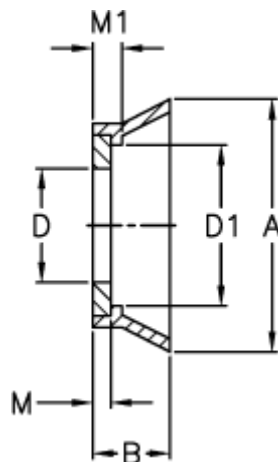

Article number: 03601016

Description: Rubber seal RELS 16

Measures

A = 31.7

B = 6.8

D = 16.25

D1 = 22.4

M = 1.20

M1 = 1.7